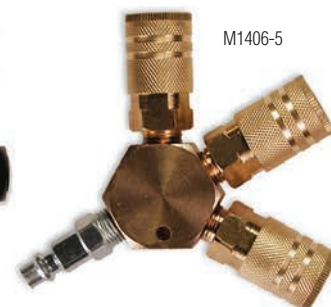

PUSH-TO-CONNECT Air Fittings

PRIMEFIT's **PUSH-TO-CONNECT** Air Fittings program offers an easy to install fixed 1/2" air tubing system. This system maximizes airflow using 1/2" inside diameter nylon tubing, and easy to connect and disconnect construction fittings. This program is ideal for garages and workshops where air needs to be permanently routed to various locations and drop points.

Push-To-Connect Air Fittings

Model #	Item Description	Body Size	NPT Size	Inner Package	Buy Pack Qty
NY12100	1/2" x 100ft Nylon Tubing	1/2"	—	Carded	4 Inner Cards
PCBL38	Outlet Block (3/8" NPT)	3/8"	3/8"	Carded	4 Inner Cards
PCKIT26	26 Piece Accessory Kit w/ 100ft Tubing	—	—	Carded	One Kit
PCKIT7	7 Piece Push To Connect Kit w/ Block	—	—	Carded	4 Inner Cards
PCKIT8	8 Piece Outlet Drop Kit	—	—	Carded	4 Inner Cards
PCKIT9	9 Piece Connector Kit	—	—	Carded	4 Inner Cards
BV38M	Ball Valve - 3/8" Male NPT	3/8"	3/8"	Carded	4 Inner Cards
PC1212E	1/2" 90 degree Elbow Fitting	1/2"	—	Carded	4 Inner Cards
PC1212S	1/2" Straight Fitting	1/2"	—	Carded	4 Inner Cards
PC1212T	1/2" "T" Fitting	1/2"	—	Carded	4 Inner Cards
PC1238M	Straight Union - 1/2" to 3/8" Male NPT	1/2"	3/8"	Carded	4 Inner Cards
PC12HC	Nylon Tube Clamps - 12 Pc Pack	—	—	Carded	4 Inner Cards

SPLITTERS and MANIFOLDS

PRIMEFIT offers a wide variety of **SPLITTERS** and **MANIFOLDS** for Commercial, Contractor and Production applications. PRIMEFIT's Splitter Assemblies feature commercial-grade 6-ball couplers for long life.

Industrial Style Splitters and Manifolds