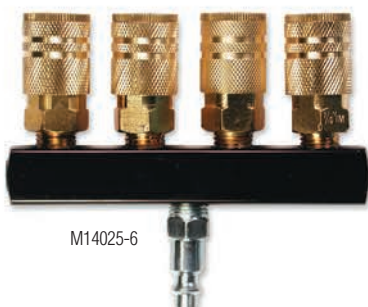

M1402-5

M14025-6