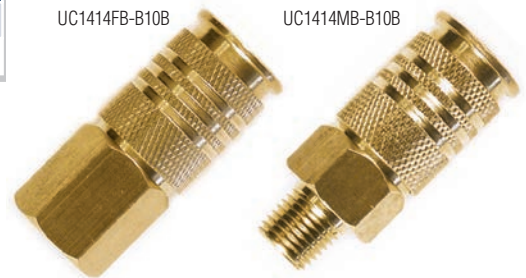

PRIMEFIT's Universal Style Couplers also feature a **PUSH-TO-CONNECT** connection.

Universal/U-Style Couplers – Bulk Bagged

Primefit Model #	Item Description	Body Size	NPT Size	Material	Inner Package	Buy Pack Qty # of Pieces
UC1414FB-B10B	Universal Coupler (Female)	1/4"	1/4" F	Brass	Bulk	10pc Bulk Bag
UC1414MB-B10B	Universal Coupler (Male)	1/4"	1/4" M	Brass	Bulk	10pc Bulk Bag

ITEMS SHIPPED 100 PIECES/INNER CARTON, 200 PIECES/SHIPPING CARTON.

UC1414FB

UC1414FB-B10B

UC1414MB-B10B

PRIMEFIT's **HIGH FLOW** Couplers and Plugs offer over 50% higher airflow than standard 1/4" body quick-connect fittings. Ideal for use with HVLP spray guns and other tools to maximize tool performance. Unlike other brands that use aluminum construction, Primefit uses steel construction for our high flow couplers and plugs for significantly longer life.