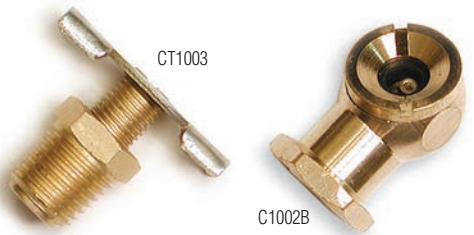

CT1003

C1002B