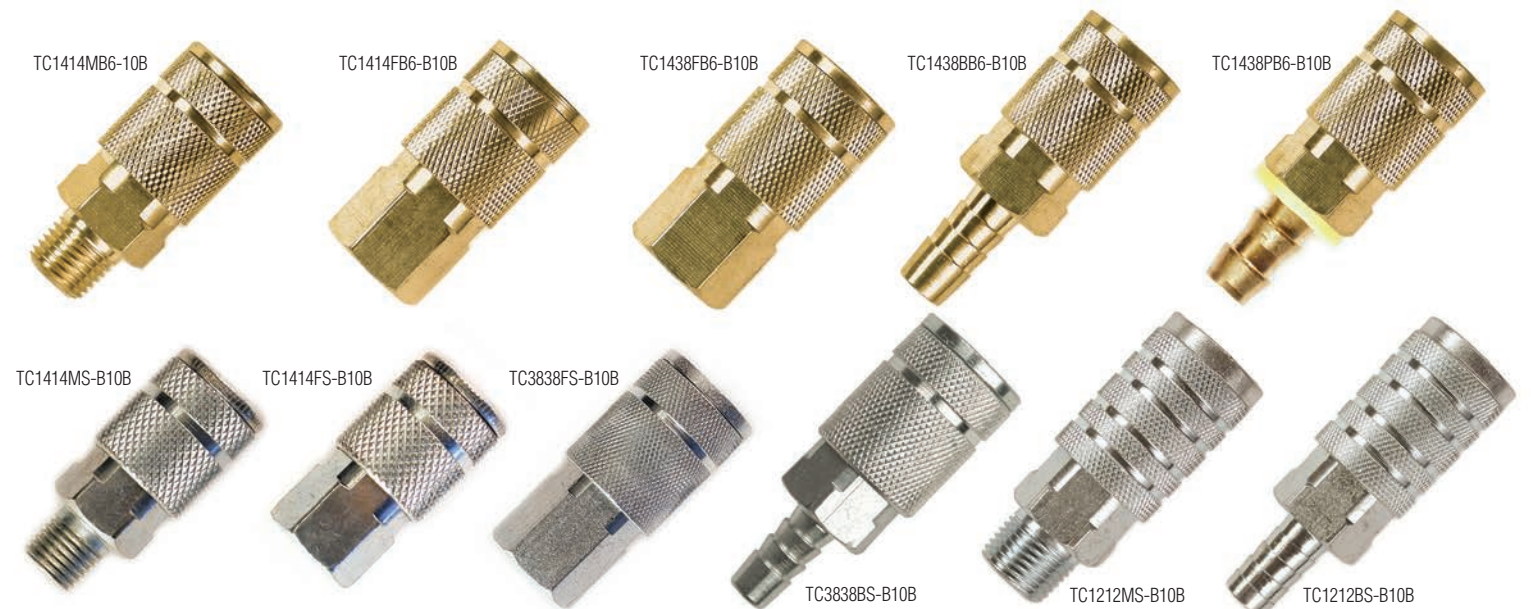

Automotive/Truflate Couplers - Bulk Bagged

ITEMS SHIPPED 100 PIECES/INNER CARTON,
200 PIECES/SHIPPING CARTON.

Primefit Model #	Item Description	Body Size	NPT Size	Material	Inner Package	Buy Pack Qty # of Pieces
TC1414MB6-B10B	6-Ball Automotive Coupler (Male)	1/4"	1/4" M	Brass	Bulk	10pc Bulk Bag
TC1414FB6-B10B	6-Ball Automotive Coupler (Female)	1/4"	1/4" F	Brass	Bulk	10pc Bulk Bag
TC1438FB6-B10B	6-Ball Automotive Coupler (Female)	1/4"	3/8" F	Brass	Bulk	10pc Bulk Bag
TC1438BB6-B10B	6-Ball Automotive Coupler (3/8" Standard Barb)	1/4"	3/8" Hose Barb	Brass	Bulk	10pc Bulk Bag
TC1438PB6-B10B	6-Ball Automotive Coupler (3/8" Push-On Barb)	1/4"	3/8" P/O Barb	Brass	Bulk	10pc Bulk Bag
TC1414MS-B10B	Automotive Coupler (Male)	1/4"	1/4" M	Steel	Bulk	10pc Bulk Bag
TC1414FS-B10B	Automotive Coupler (Female)	1/4"	1/4" F	Steel	Bulk	10pc Bulk Bag
TC3838FS-B10B	Automotive Coupler (Female)	3/8"	3/8" F	Steel	Bulk	10pc Bulk Bag
TC3838BS-B10B	Automotive Coupler (3/8" Standard Barb)	3/8"	3/8" Hose Barb	Steel	Bulk	10pc Bulk Bag
TC1212MS-B10B	Automotive Coupler (Male)	1/2"	1/2" M	Steel	Bulk	10pc Bulk Bag
TC1212BS-B10B	Automotive Coupler (1/2" Standard Barb)	1/2"	1/2" Hose Barb	Steel	Bulk	10pc Bulk Bag

**AUTOMOTIVE/
TRUFLATE**
BULK BAGGED

**T
STYLE**

PRIMEFIT **BRASS COUPLERS** feature a standard 6-Ball Bearing design, offering longer coupler life and stronger connections than standard quick couplers.

Primefit COUPLERS and PLUGS

**UNIVERSAL/
U-STYLE**
RETAIL CARDED/BULK BAGGED

PRIMEFIT's **UNIVERSAL STYLE COUPLERS** can connect to the three most popular style plugs – Industrial (I/M Style), Automotive (T-Style) and ARO Style.