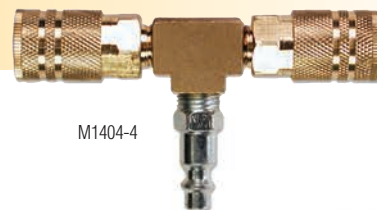

PUSH-TO-CONNECT Air Fittings

PRIMEFIT's **PUSH-TO-CONNECT** Air Fittings program offers an easy to install fixed 1/2" air tubing system. This system maximizes airflow using 1/2" inside diameter nylon tubing, and easy to connect and disconnect construction fittings. This program is ideal for garages and workshops where air needs to be permanently routed to various locations and drop points.

Push-To-Connect Air Fittings

Model #	Item Description	Body Size	NPT Size	Inner Package	Buy Pack Qty
NY12100	1/2" x 100ft Nylon Tubing	1/2"	—	Carded	4 Inner Cards
PCBL38	Outlet Block (3/8" NPT)	3/8"	3/8"	Carded	4 Inner Cards
PCKIT26	26 Piece Accessory Kit w/ 100ft Tubing	—	—	Carded	One Kit
PCKIT7	7 Piece Push To Connect Kit w/ Block	—	—	Carded	4 Inner Cards
PCKIT8	8 Piece Outlet Drop Kit	—	—	Carded	4 Inner Cards
PCKIT9	9 Piece Connector Kit	—	—	Carded	4 Inner Cards
BV38M	Ball Valve - 3/8" Male NPT	3/8"	3/8"	Carded	4 Inner Cards
PC1212E	1/2" 90 degree Elbow Fitting	1/2"	—	Carded	4 Inner Cards
PC1212S	1/2" Straight Fitting	1/2"	—	Carded	4 Inner Cards
PC1212T	1/2" "T" Fitting	1/2"	—	Carded	4 Inner Cards
PC1238M	Straight Union - 1/2" to 3/8" Male NPT	1/2"	3/8"	Carded	4 Inner Cards
PC12HC	Nylon Tube Clamps - 12 Pc Pack	—	—	Carded	4 Inner Cards

SPLITTERS and MANIFOLDS

PRIMEFIT offers a wide variety of **SPLITTERS** and **MANIFOLDS** for Commercial, Contractor and Production applications. PRIMEFIT's Splitter Assemblies feature commercial-grade 6-ball couplers for long life.

Industrial Style Splitters and Manifolds