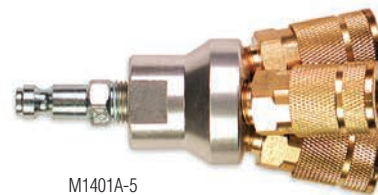

M1401A-5

Automotive/Truflate Style Splitters and Manifolds

Primefit Model #	Item Description	Body Size	Material	Inner Package	Buy Pack Qty # of Pieces
M1401A-5	3-Way Round Manifold w/ 3 Couplers, Plug	1/4"	Aluminum	Bulk	1pc Bag