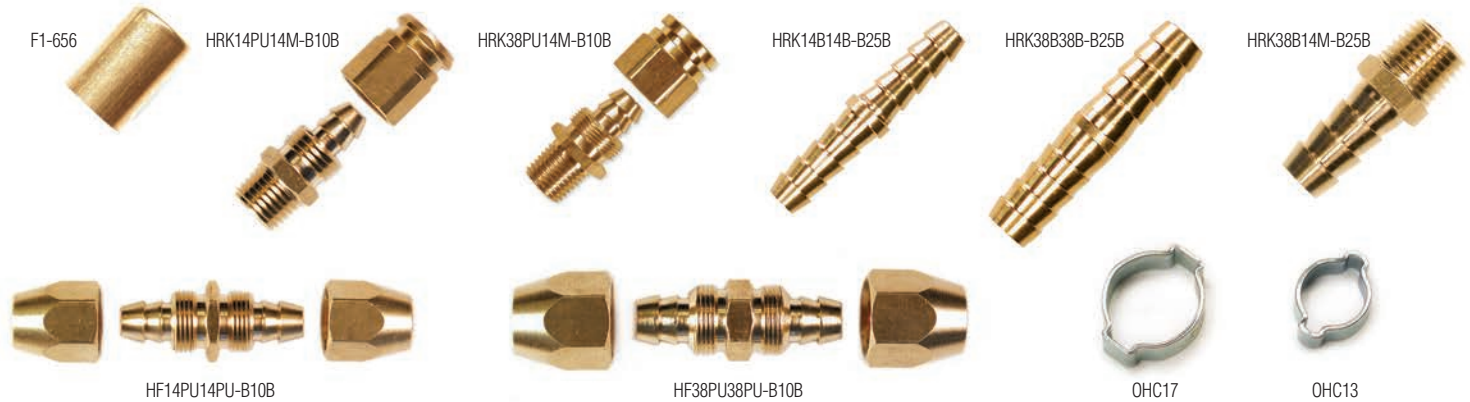

F1-656

HRK14PU14M-B10B

HRK38PU14M-B10B

HRK14B14B-B25B

HF14PU14PU-B10B

HF38PU38PU-B10B

OHC17

OHC13